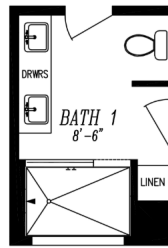

BEDROOMS

2

BATHROOMS

OVERVIEW

48' Double Wide with 9ft Ceilings with 3 bedroom split layout. Also the end wall utility room with its own entrance makes this a functional layout such as large walk-in closet for the master bedroom.

Heritage Home Center

(425) 353-5464

or **Request Firm Quote**

EMAIL US

01 FLOOR PLAN

1,280 SQ FT · 27' x 48'

OPT. DLX. BATH

OPT. 48x72 SHWR. W/ DBL LAV

OPT. DEN

02 FRONT ELEVATION

FRONT SIDEWALL

BACK SIDEWALL

FRONT ENDWALL

REAR ENDWALL

The Columbia River 2019

3 Bedrooms | 2 Bathrooms | 1,280 sq ft