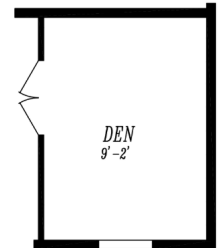

BEDROOMS

2

BATHROOMS

OVERVIEW

48' Double Wide with 9ft Ceilings with 3 bedroom split layout. Also the end wall utility room with its own entrance makes this a functional layout such as large walk-in closet for the master bedroom.

Heritage Home Center

(425) 353-5464

or **Request Firm Quote**

EMAIL US

01 FLOOR PLAN

1,280 SQ FT · 27' x 48'

OPT. DLX. BATH

OPT. 48x72 SHWR. W/ DBL LAV

OPT. DEN

02 FRONT ELEVATION

FRONT SIDEWALL

BACK SIDEWALL

FRONT ENDWALL

REAR ENDWALL

The Columbia River 2019

3 Bedrooms | 2 Bathrooms | 1,280 sq ft