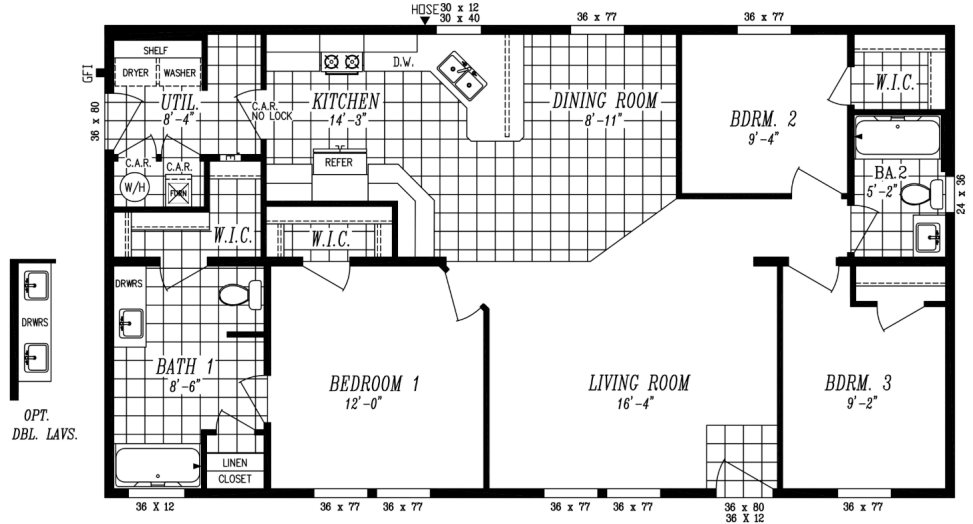

THE COLUMBIA RIVER SERIES

The Columbia River

2019

27' x 48'

DIMENSIONS

1,280 sf

LIVING SPACE

3

BEDROOMS

2

BATHROOMS

OVERVIEW

48' Double Wide with 9ft Ceilings with 3 bedroom split layout. Also the end wall utility room with its own entrance makes this a functional layout such as large walk-in closet for the master bedroom.

Heritage Home Center

(425) 353-5464

or **Request Firm Quote**

EMAIL US

01 FLOOR PLAN

1,280 SQ FT · 27' x 48'

OPT. DLX. BATH

OPT. 48x72 SHWR. W/ DBL LAV

OPT. DEN

02 FRONT ELEVATION

FRONT SIDEWALL

BACK SIDEWALL

FRONT ENDWALL

REAR ENDWALL

The Columbia River 2019

3 Bedrooms | 2 Bathrooms | 1,280 sq ft