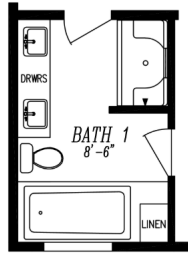

BEDROOMS

2

BATHROOMS

OVERVIEW

48' Double Wide with 9ft Ceilings with 3 bedroom split layout. Also the end wall utility room with its own entrance makes this a functional layout such as large walk-in closet for the master bedroom.

Heritage Home Center

(425) 353-5464

or **Request Firm Quote**

EMAIL US

01 FLOOR PLAN

1,280 SQ FT · 27' x 48'

OPT. DLX. BATH

OPT. 48x72 SHWR. W/ DBL LAV

OPT. DEN

02 FRONT ELEVATION

FRONT SIDEWALL

BACK SIDEWALL

FRONT ENDWALL

REAR ENDWALL

The Columbia River 2019

3 Bedrooms | 2 Bathrooms | 1,280 sq ft